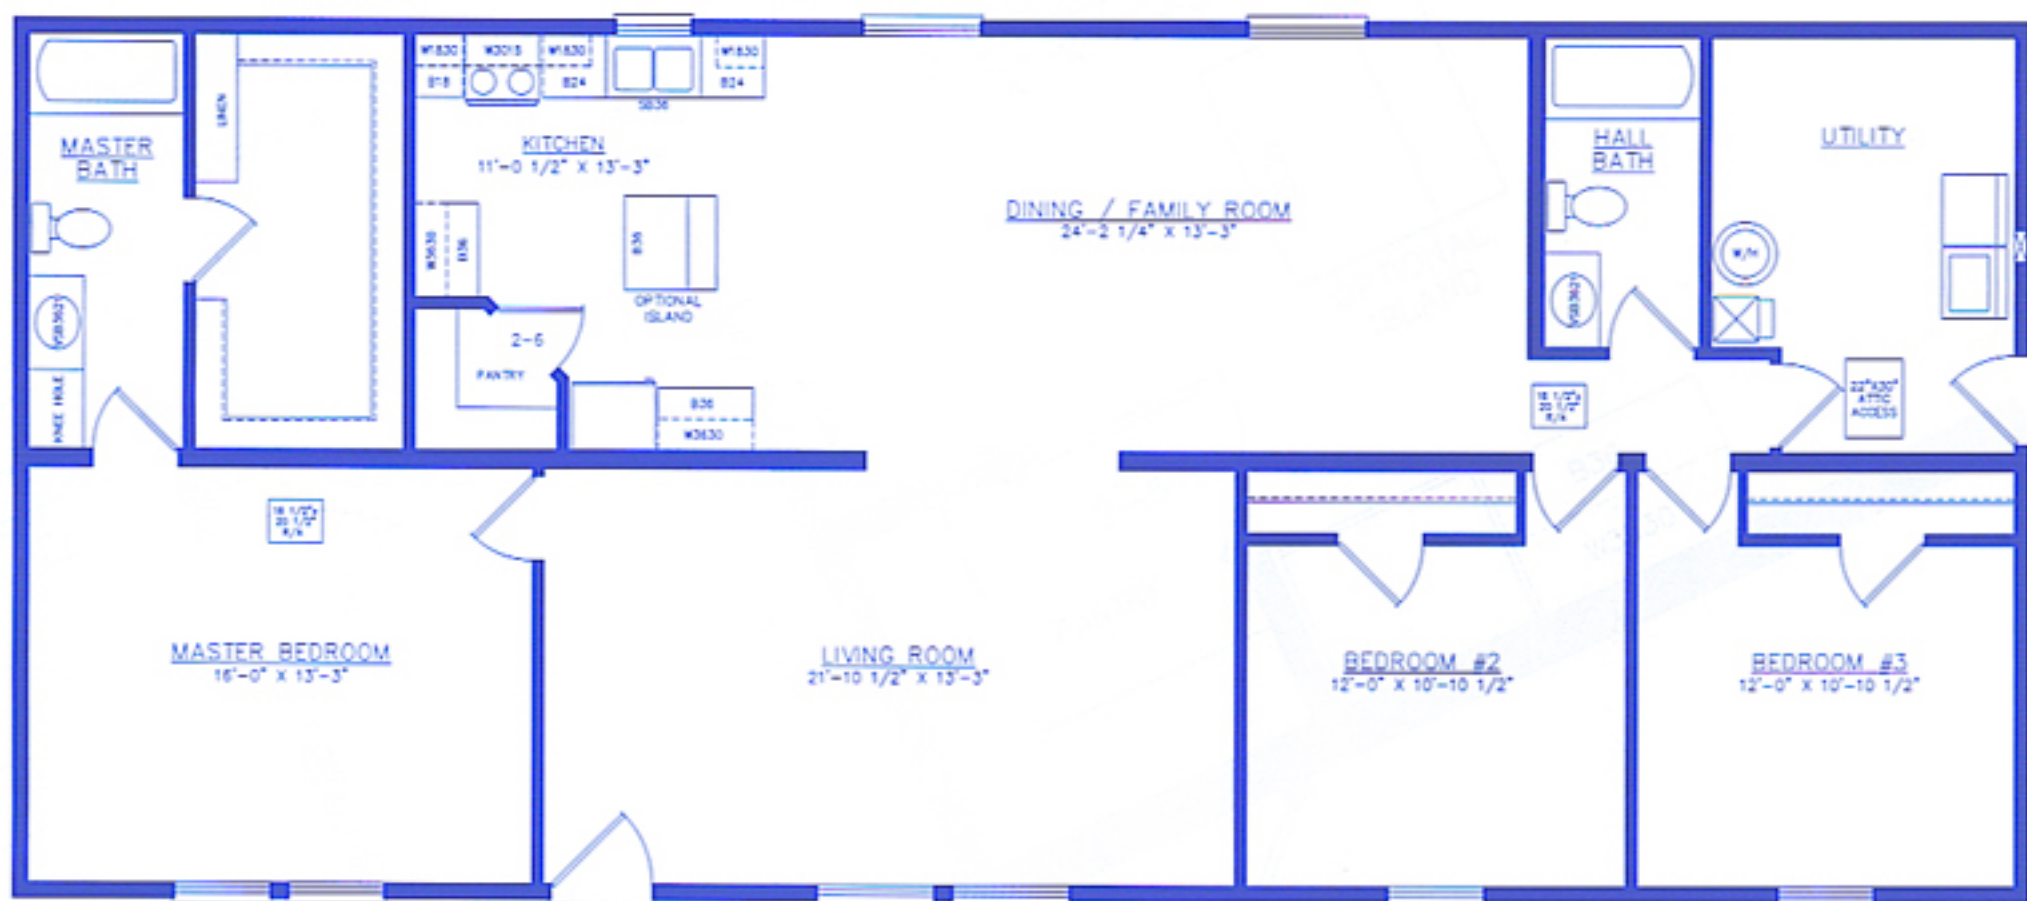

DAVENPORT 28' x 64' • 1,792 sq. ft.

Davenport Floor Plan

Master bath / utility with 4th bedroom option

Standard basement option

**Welcoming Families
Home for Over 40 Years**

- Sizes available:
- 28' x 64' • 1,792 sq. ft. (shown above)
 - 28' x 60' • 1,680 sq. ft.
 - 28' x 56' • 1,568 sq. ft.