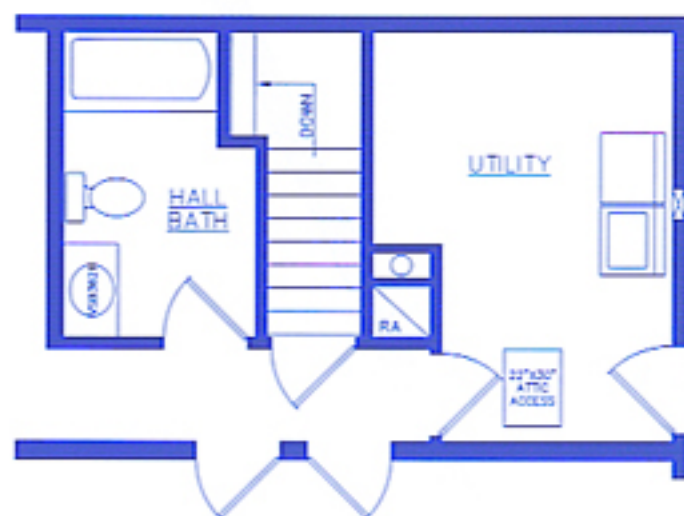

DAVENPORT 28' x 64' • 1,792 sq. ft.

Davenport Floor Plan

Master bath / utility with 4th bedroom option

Standard basement option

**Welcoming Families
Home for Over 40 Years**

- Sizes available:
- 28' x 64' • 1,792 sq. ft. (shown above)
 - 28' x 60' • 1,680 sq. ft.
 - 28' x 56' • 1,568 sq. ft.