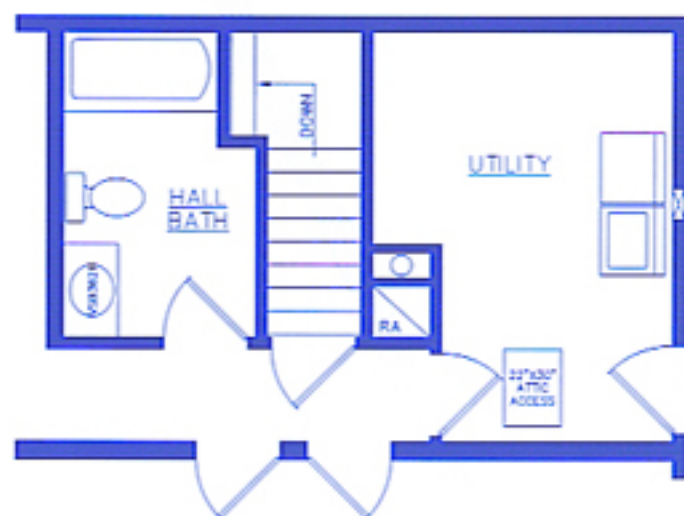

DAVENPORT 28' x 64' • 1,792 sq. ft.

Davenport Floor Plan

Master bath / utility with 4th bedroom option

Standard basement option

**Welcoming Families
Home for Over 40 Years**

Sizes available:

- 28' x 64' • 1,792 sq. ft. (shown above)
- 28' x 60' • 1,680 sq. ft.
- 28' x 56' • 1,568 sq. ft.