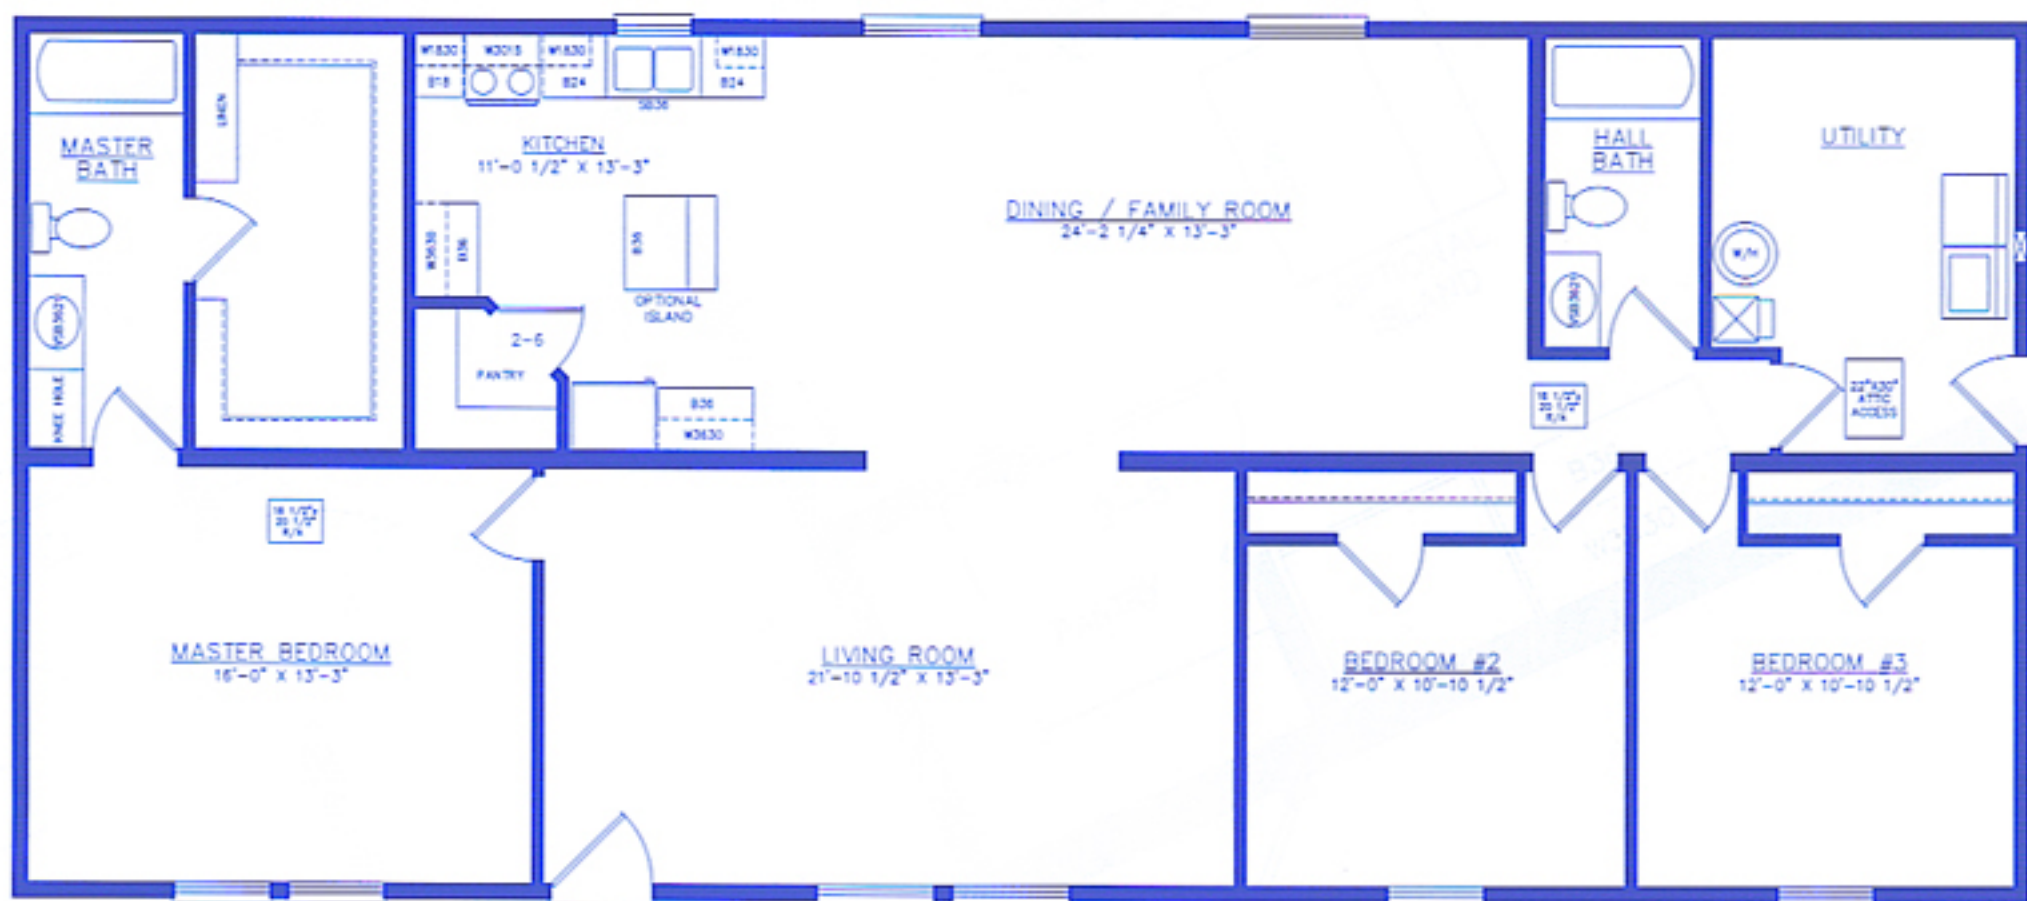

DAVENPORT 28' x 64' • 1,792 sq. ft.

Davenport Floor Plan

Master bath / utility with 4th bedroom option

Standard basement option

**Welcoming Families
Home for Over 40 Years**

Sizes available:

- 28' x 64' • 1,792 sq. ft. (shown above)
- 28' x 60' • 1,680 sq. ft.
- 28' x 56' • 1,568 sq. ft.